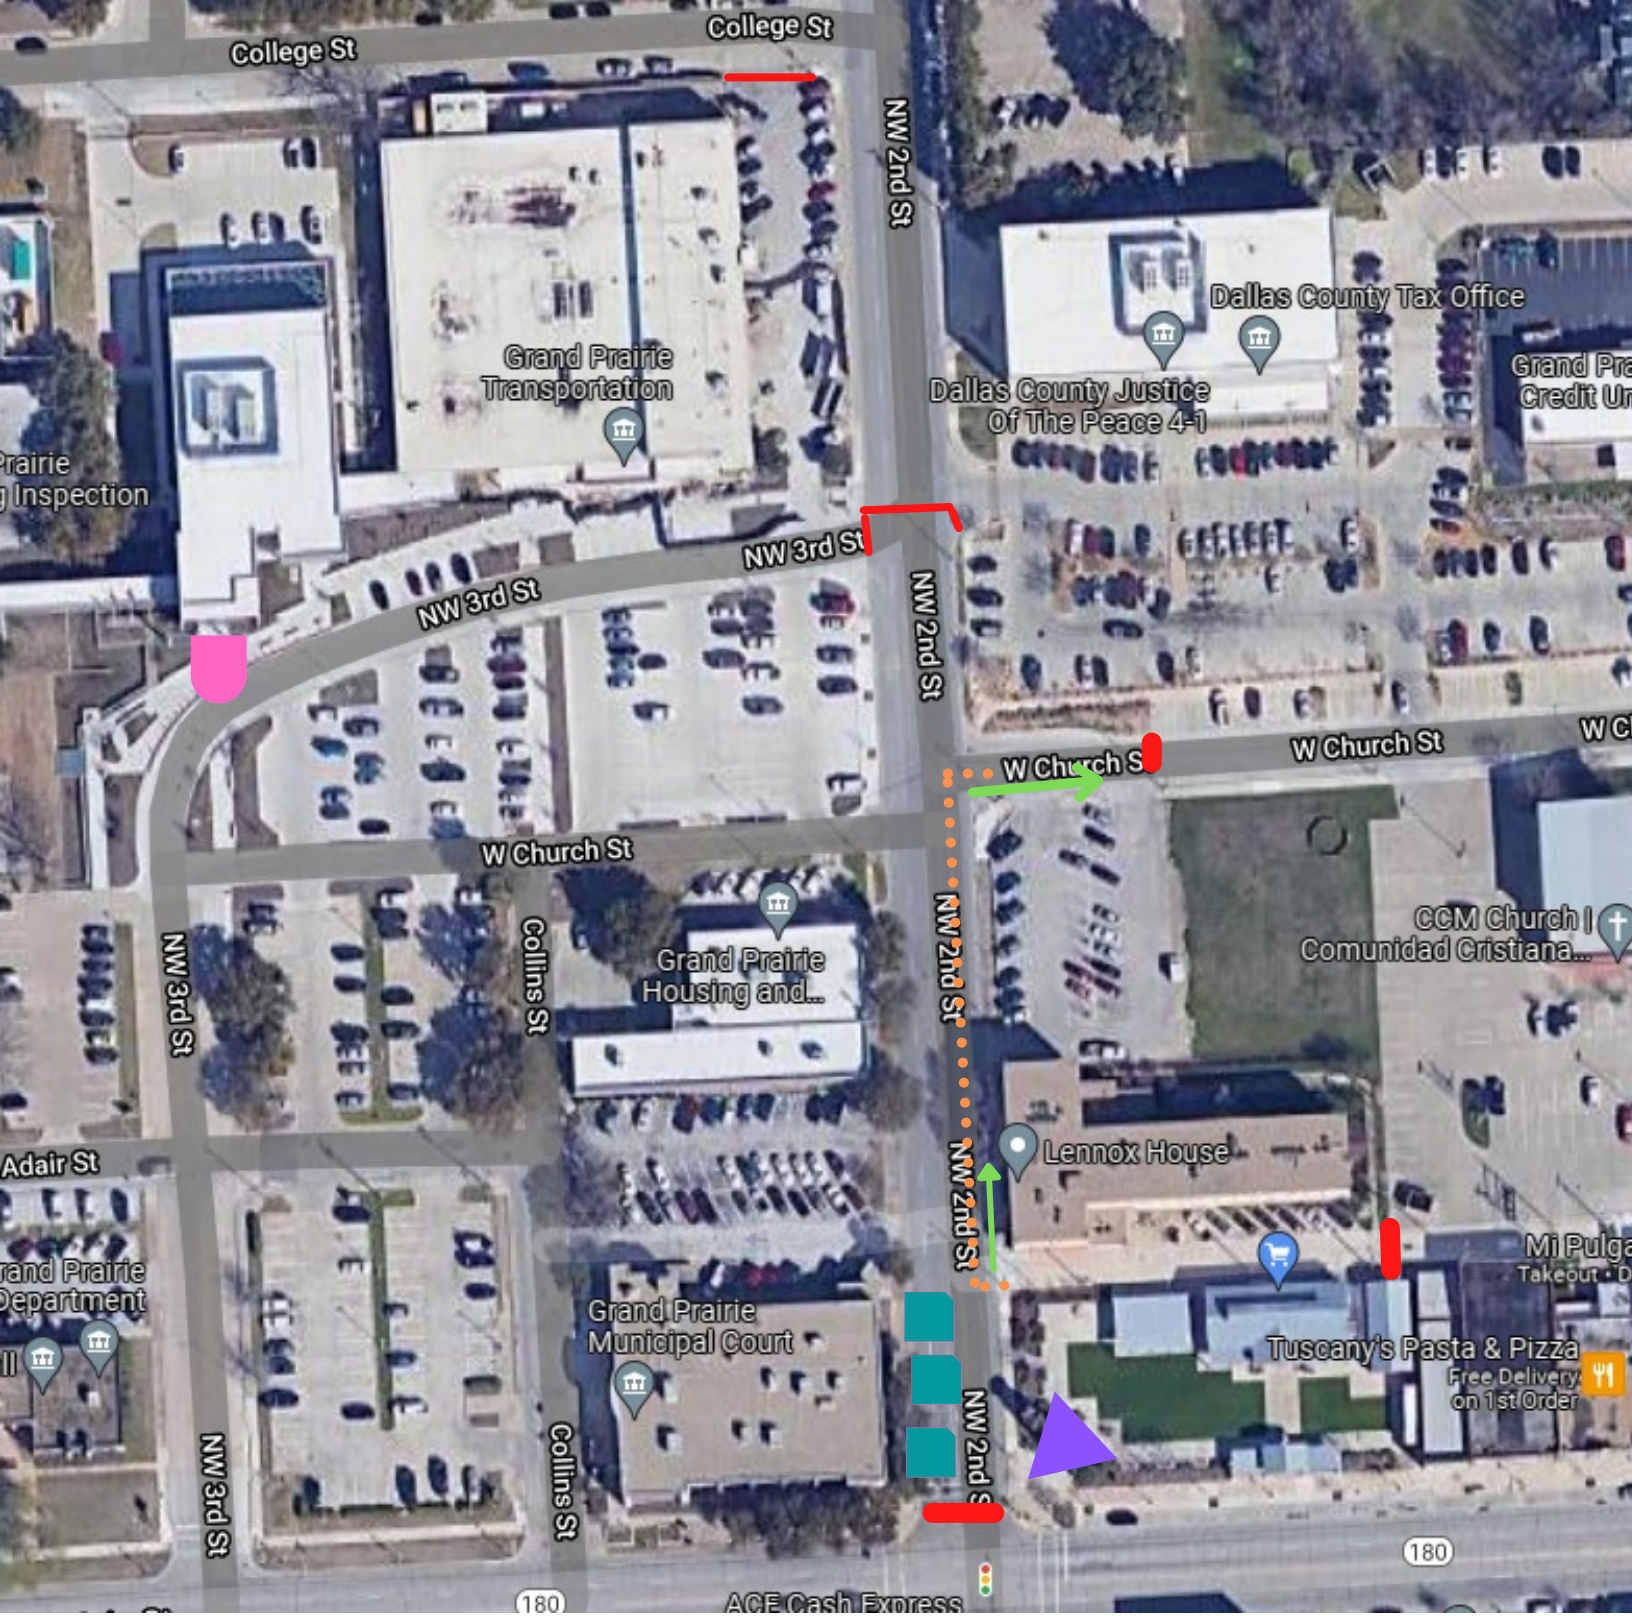

KEY: ● Cone

— Barricade

Car Show at GP Farmers Market
SATURDAY May 18, 2019. Reg. @ 9:30, Awards at 1:00

Gate 1

Grand Prairie, Texas Tourist...

Silks Dining at Lone Star Park

NORTH

Lone Star Park

AirHogs Stadium

Lone Star Pkwy

Performance Pl

Performance Pl

Patron Entrance

SOUTH

Lone Star Pkwy

EPIC CENTRAL LOAD IN/OUT

2960 EPIC PLACE
GRAND PRAIRIE, TX 75052

ENTER HERE

EXIT HERE

EPIC PLACE

EPIC WATERS

THE EPIC

ARKANSAS LN

-  - **INFORMATION / HELP**
-  - **Laser Tag**
-  - **VENDOR TENT AREA**
-  - **MOVIE SHOWN HERE**
-  - **BEWARE OF BARRICADES**

Día de Muertos Event Map

-  Start Location
-  Movie Location
-  Barricades
-  Lennox House Egress
-  Food Vendors

2:00 PM - Streets close City Hall parking lot
 2:30 PM - Streets close NW 2nd from City Hall Parking lot to Main St.
 10:30 PM - Streets Open all roads