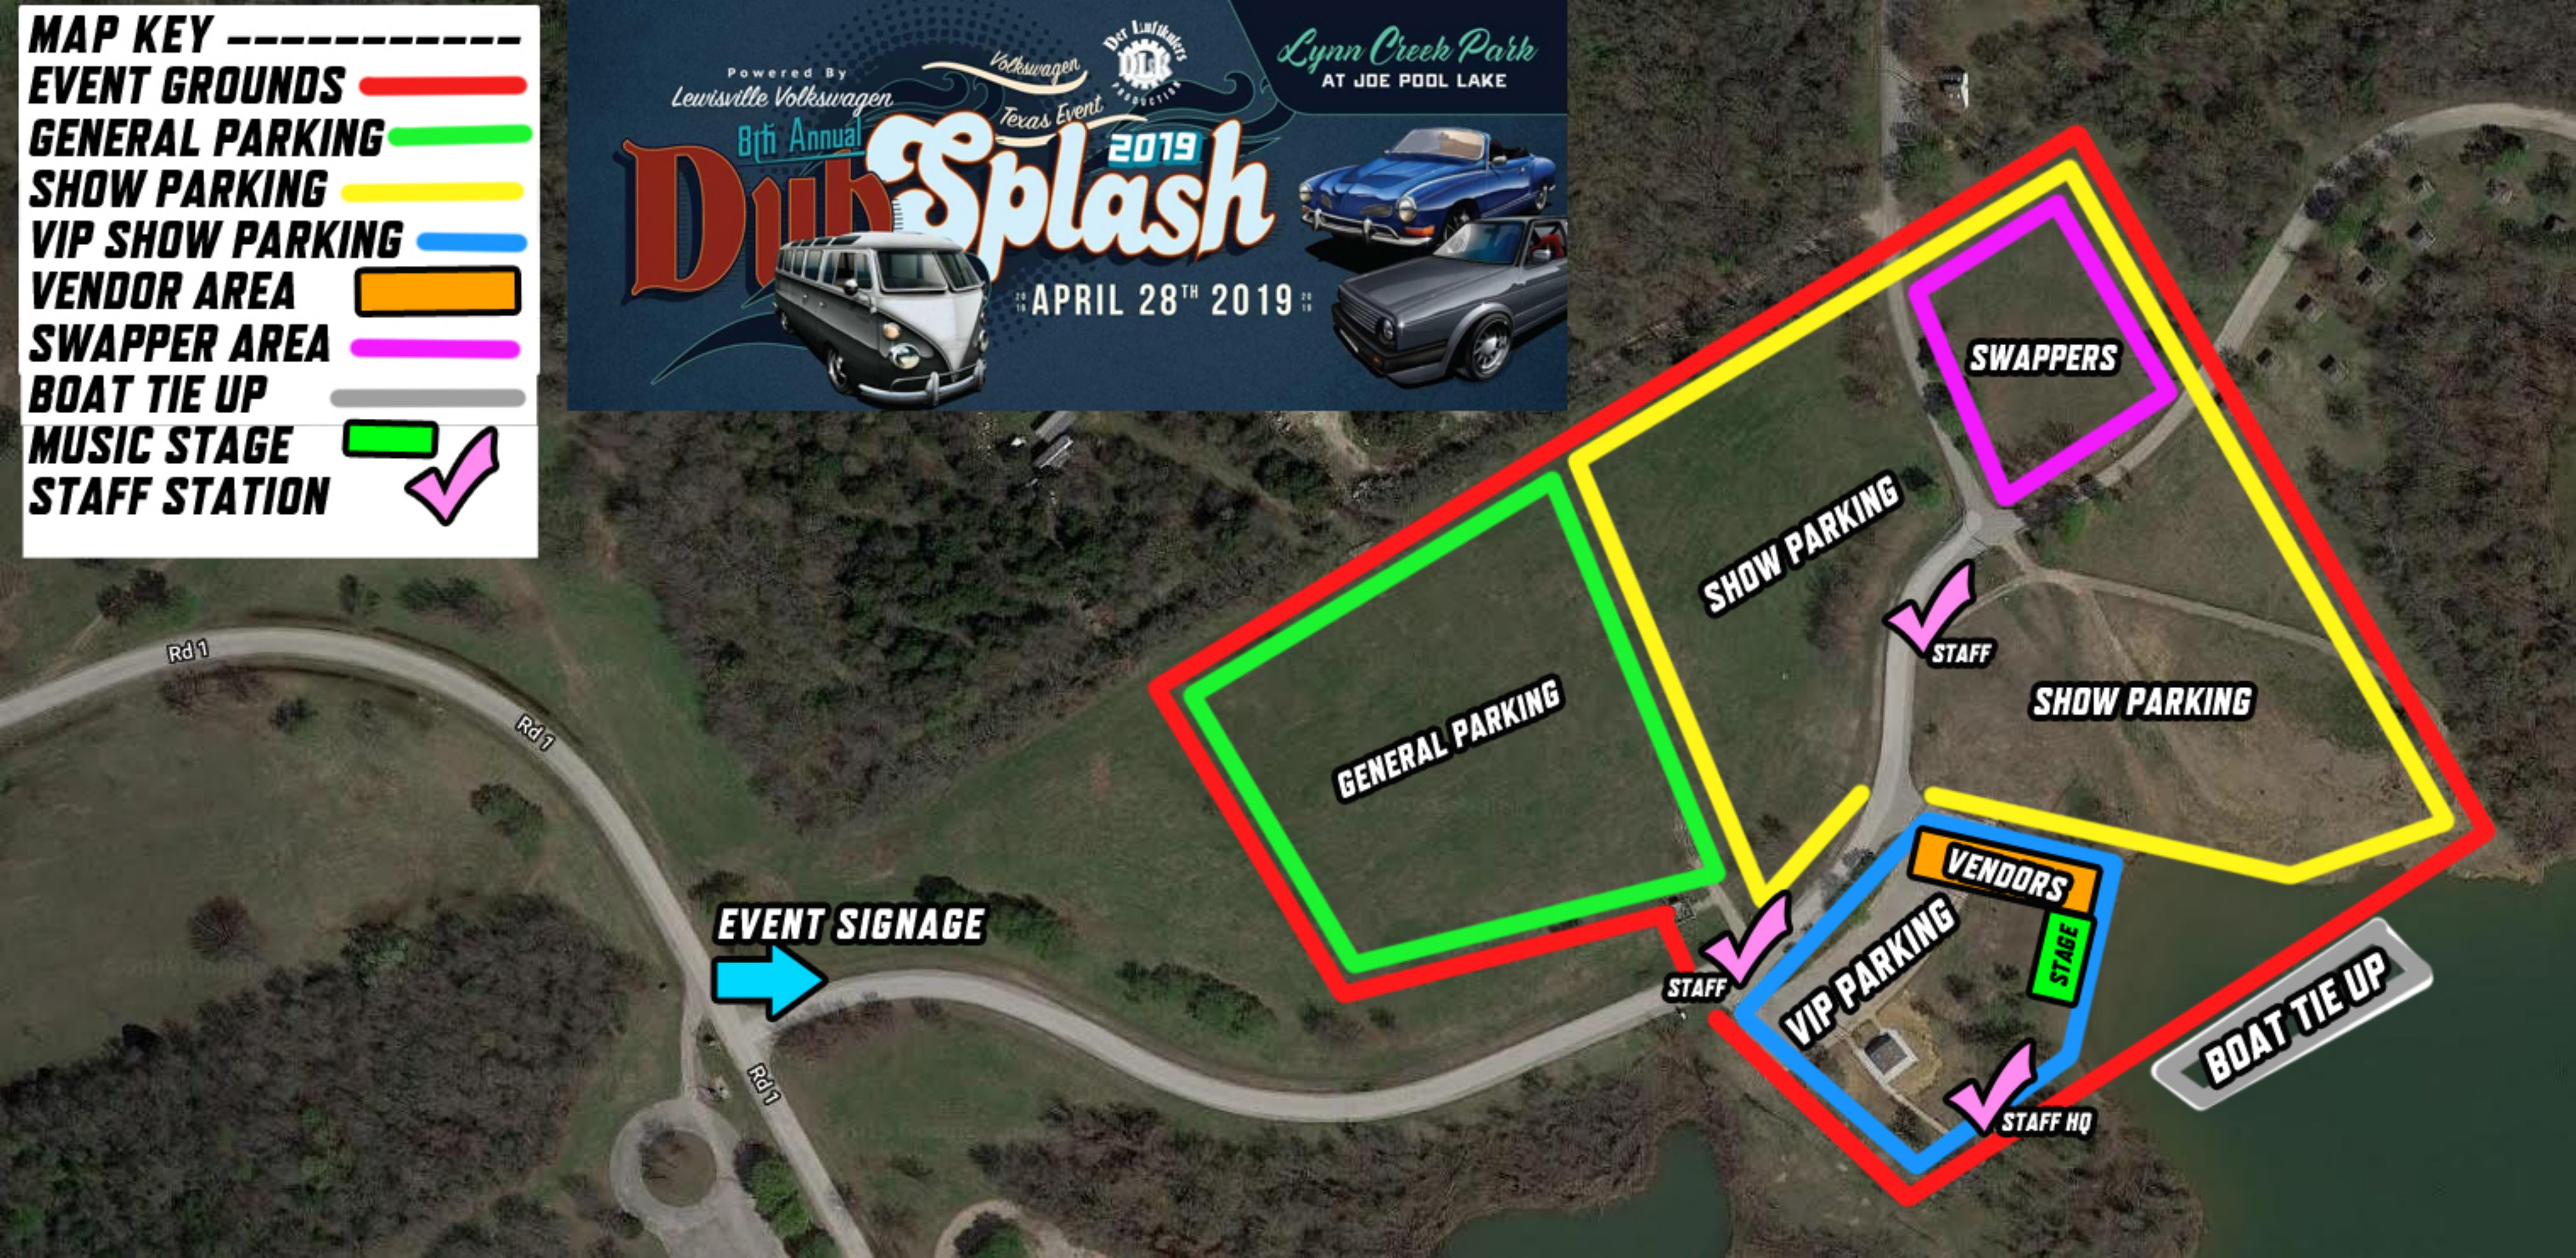

Water station 1

Water station 2

Mile Markers

2020 - 10K Course

Water

MAP KEY -----

- EVENT GROUNDS** 
- GENERAL PARKING** 
- SHOW PARKING** 
- VIP SHOW PARKING** 
- VENDOR AREA** 
- SWAPPER AREA** 
- BOAT TIE UP** 
- MUSIC STAGE** 
- STAFF STATION** 

Powered By
Lewisville Volkswagen

8th Annual **Diner Splash** 2019
Texas Event

Lynn Creek Park
AT JOE POOL LAKE

APRIL 28TH 2019

PARKING

Prairie Lights

PARKING

FOOD TRUCKS

CHECK-IN

PARKING

SCREEN

AUDIENCE